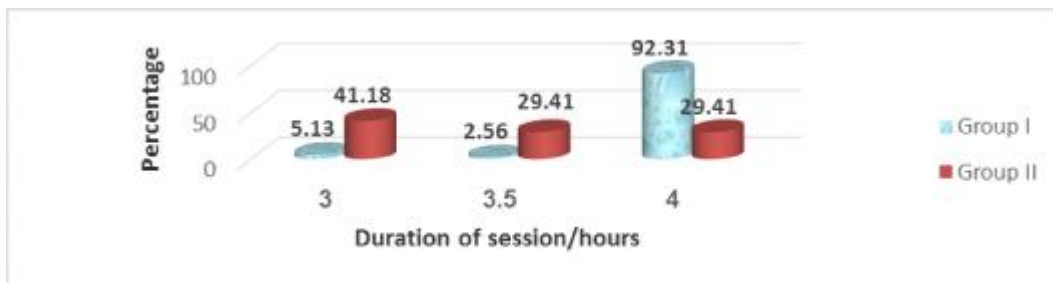

)

Comparison between Kt/V values as regard UF volume:

Comparison between Kt/V values as regard duration of session:

Comparison between Kt/V values as regard dialysis sessions per week: