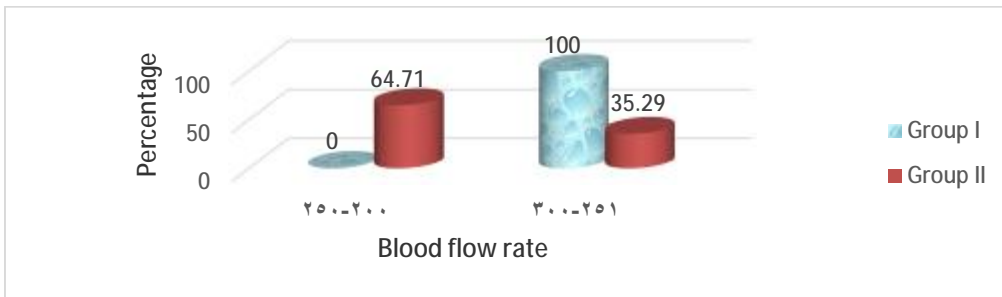

)

Comparison between Kt/V values as regard UF volume:

Comparison between Kt/V values as regard duration of session:

Comparison between Kt/V values as regard dialysis sessions per week: